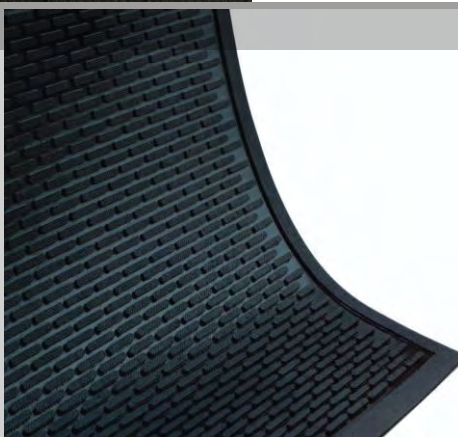

Oblong Pattern

Mat Logo Company
P.O. Box 150160
Cape Coral, FL 33915
T 888-628-5646
F 888-628-7628