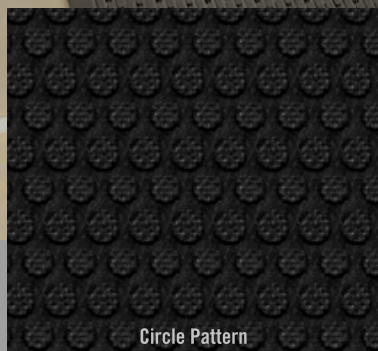

SuperScrape™ Mat

Wiper-Scraper / Indoor-Outdoor

Circle Pattern

Oblong Pattern

The SuperScrape mat features molded tread surface cleats that effectively scrape tough dirt and grime from shoes. It's perfect for use outside of entrances or as a slip-resistant mat in wet areas.

- **Superior dirt control** - surface cleats effectively remove and trap dirt and sand beneath shoe level so it cannot enter your building
- **Safe** - slip-resistant and certified high-traction by the National Floor Safety Institute
- Durable nitrile rubber backing is **grease resistant** and **commercially launderable**