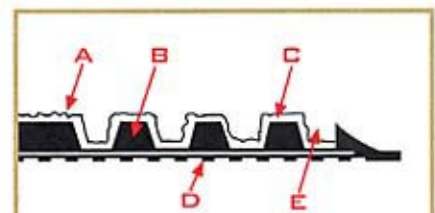

Cleaning is easy! Simply use vacuum and extraction cleaning methods; or hose off Masterpiece Select with water and hang dry.

PRODUCT NUMBER 265

Masterpiece™ SELECT

FEATURES & BENEFITS

- A** Rugged construction combines extra heavyweight fabric with durable rubber backing.
- B** Unique rubber-reinforced face nubs prevent pile from crushing, extending useful product life.
- C** 100% Guardian 10 BCF polypropylene has superior stain resistance, excellent durability, and outstanding colorfastness.
- D** Special Tri-Grip™ cleated rubber backing minimizes movement on most carpets and improves traction on hard surfaces.
- E** Exclusive “water dam” allows the mat to hold up to 1 1/2 gallons of water per square yard—water and dirt stay in the mat.
- F** Cleaning is easy! Simply use vacuum and extraction cleaning methods; or hose off Masterpiece™ Select with water and hang to dry.

Not recommended for use in areas exposed to grease or petroleum products.
Passes flammability standards DOCFFI-70.

CONSTRUCTION

Face:	Molded reinforced tufted textile
Yarn:	100% Guardian 10 BCF Polypropylene
Pile Height:	1/4"
Face Weight:	28 ozs./sy
Backing:	SBR Rubber

SIZES

Note: Custom lengths are available (up to 60' in length). Seaming required. Mats cannot be seamed together side-by-side, only end-to-end.

Standard

2'x3'	3'x10'	3'x12'	4'x12'	6'x8'	6'x20'
3'x4'	4'x6'	3'x16'	4'x16'	6'x12'	
3'x5'	4'x10'	3'x20'	4'x20'	6'x16'	